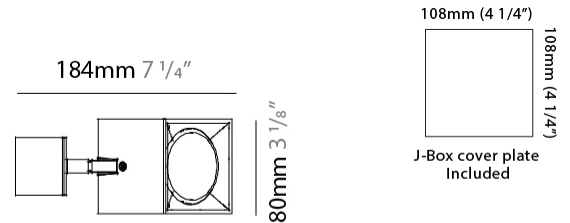

DAU SINGLE SURFACE

D92019-

base number   Finish
Options

PROJECT	_____
TYPE	_____
SPECIFIER	_____
QUANTITY	_____
DATE	_____

1. To build a product code in our configurator select the specify button on the base model # product page
2. To build a manual product code on this datasheet choose from the options listed below in blue font and add the suffix to the base model #

GENERAL

Series: Dau _____
Subseries: Dau Single _____
Brand: Milan _____
Division: Design _____
Mounting Type: Surface _____
Subcategory: Spots _____

PHYSICAL

Shape: Cube _____
Length (mm): 80 _____
Length (in): 3 1/8 _____
Width (mm): 83 _____
Width (in): 3 1/4 _____
Height (mm): 80 _____
Height (in): 3 1/8 _____
Max. Overall Height (mm): 160 _____
Max. Overall Height (in): 6 5/16 _____
Light Distribution: Adjustable / Direct _____
Weight (kg): 0.82 _____
Weight (lbs): 1.81 _____
Fixture Finish: [BAL](#) / [MWL](#) / [BSL](#) _____
Fixture Material: Extruded Aluminum _____

ELECTRICAL

Number of Lamps: 1 _____
Lamp Type: LED Retrofit _____
Lamp Shape: MR16 _____
Bulb Included: Bulb Not Included _____
Max. Wattage Per Lamp (W): 4 _____
Lamp Base: GU10 _____
Input Voltage (V): 120 _____

LED

OPTICAL

RATINGS AND CERTIFICATIONS

Certified By: Certified for North American Standards _____
IP rating: IP20 _____