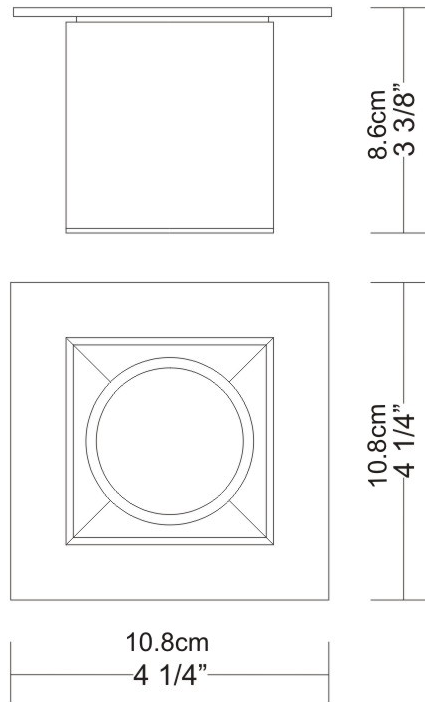

PROJECT	_____
TYPE	_____
SPECIFIER	_____
QUANTITY	_____
DATE	_____

DAU SINGLE SURFACE

D92014-

base number   Finish
Options

1. To build a product code in our configurator select the specify button on the base model # product page
2. To build a manual product code on this datasheet choose from the options listed below in blue font and add the suffix to the base model #

GENERAL

Series: Dau _____
Subseries: Dau Single _____
Brand: Milan _____
Division: Design _____
Mounting Type: Surface _____
Mounting Location: Ceiling _____
Subcategory: Downlight _____

PHYSICAL

Shape: Cube _____
Length (mm): 80 _____
Length (in): 3 1/8 _____
Width (mm): 80 _____
Width (in): 3 1/8 _____
Height (mm): 87 _____
Height (in): 3 7/16 _____
Light Distribution: Direct _____
Weight (kg): 0.82 _____
Weight (lbs): 1.81 _____
Fixture Finish: [BAL / MWL / BSL](#) _____
Fixture Material: Extruded Aluminum _____

ELECTRICAL

Number of Lamps: 1 _____
Lamp Type: LED Retrofit _____
Lamp Shape: MR16 _____
Bulb Included: Bulb Not Included _____
Max. Wattage Per Lamp (W): 4 _____
Lamp Base: GU10 _____
Input Voltage (V): 120 _____

LED

OPTICAL

RATINGS AND CERTIFICATIONS

Certified By: Certified for North American Standards _____
IP rating: IP20 _____