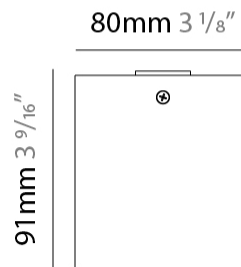

DAU SINGLE SURFACE

D92126R9-

base number Finish
Options

PROJECT
TYPE
SPECIFIER
QUANTITY
DATE

1. To build a product code in our configurator select the specify button on the base model # product page
2. To build a manual product code on this datasheet choose from the options listed below in blue font and add the suffix to the base model #

GENERAL

Series: Dau
Subseries: Dau Single
Brand: Milan
Division: Design
Mounting Type: Surface
Mounting Location: Ceiling
Subcategory: Downlight

PHYSICAL

Shape: Cube
Length (mm): 80
Length (in): 3 1/8
Width (mm): 80
Width (in): 3 1/8
Height (mm): 91
Height (in): 3 9/16
Light Distribution: Direct
Fixture Finish: BAL / MWL / BSL
Fixture Material: Extruded Aluminum

ELECTRICAL

Lamp Type: LED
Input Wattage (W): 10
Total Output Wattage (W): 9.3
Dimming: Tri-Mode (Non-Dimming and Phase Dimming (120Vac only) and 0-10V Dimming)
Driver Included: No
Driver Location: Remote
Driver Type: Constant Current
Input Voltage (V): 120 - 277
Constant Current (MA): 350

LED

Number of LEDs: 1
Color Temperature (°K): 3000
Max. Delivered Lumen (lm): 956
CRI: >90 CRI
Lamp Life (hrs): 50000

OPTICAL

RATINGS AND CERTIFICATIONS

Certified By: Certified for North American Standards
IP rating: IP20